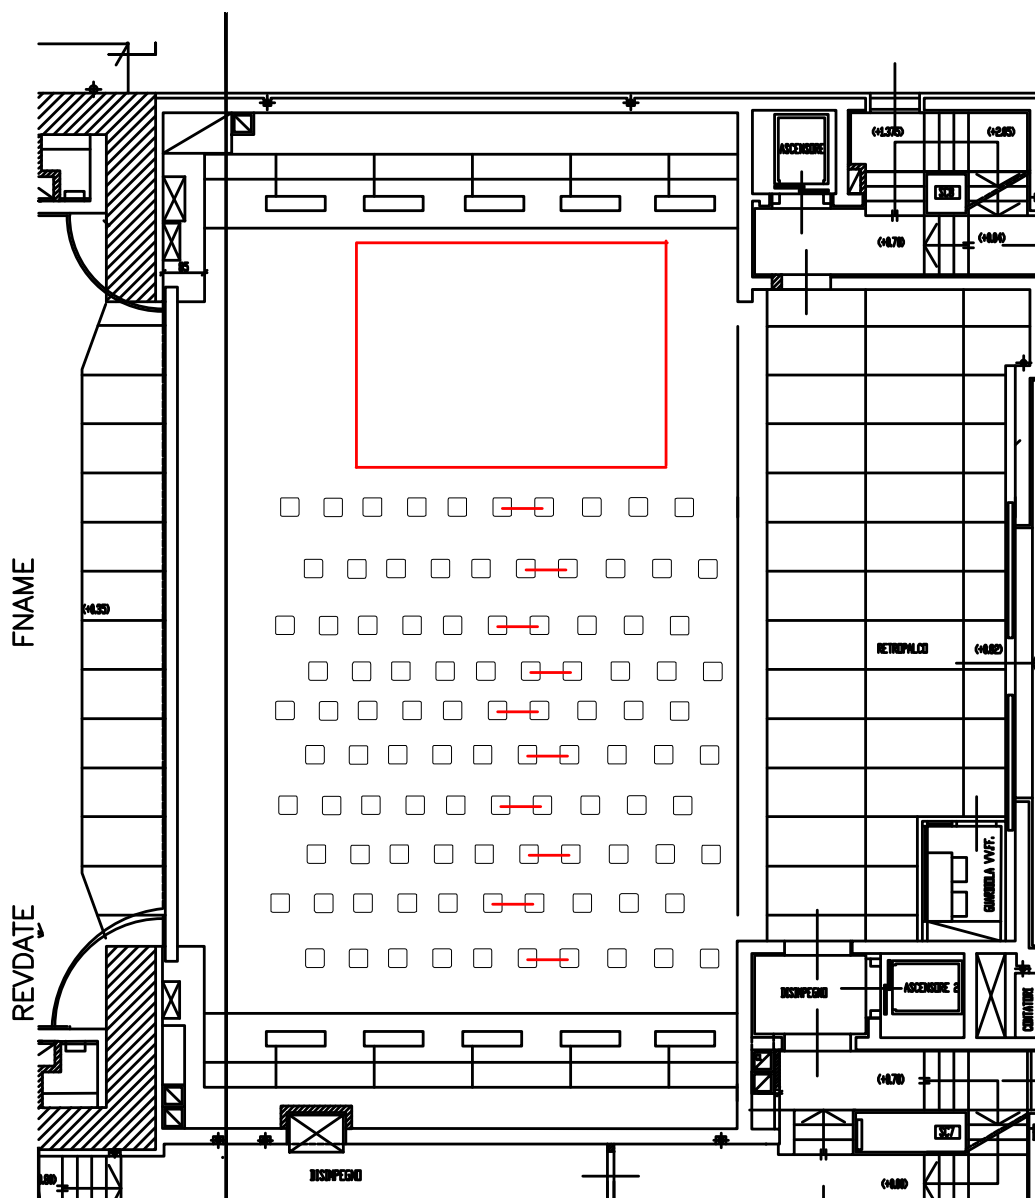

TECHNICAL BOOK

Locations Mittelyoung 2022

TEATRO VERDI DI GORIZIA

Info:
Available
from Monday to Friday,
from 3 pm to 6 pm

T +39 349 1168688

artistica@mittelfest.org

-
Stretta San Martino, 4
Civiale del Friuli (Ud)
pec mittelfest@pec-mail.it