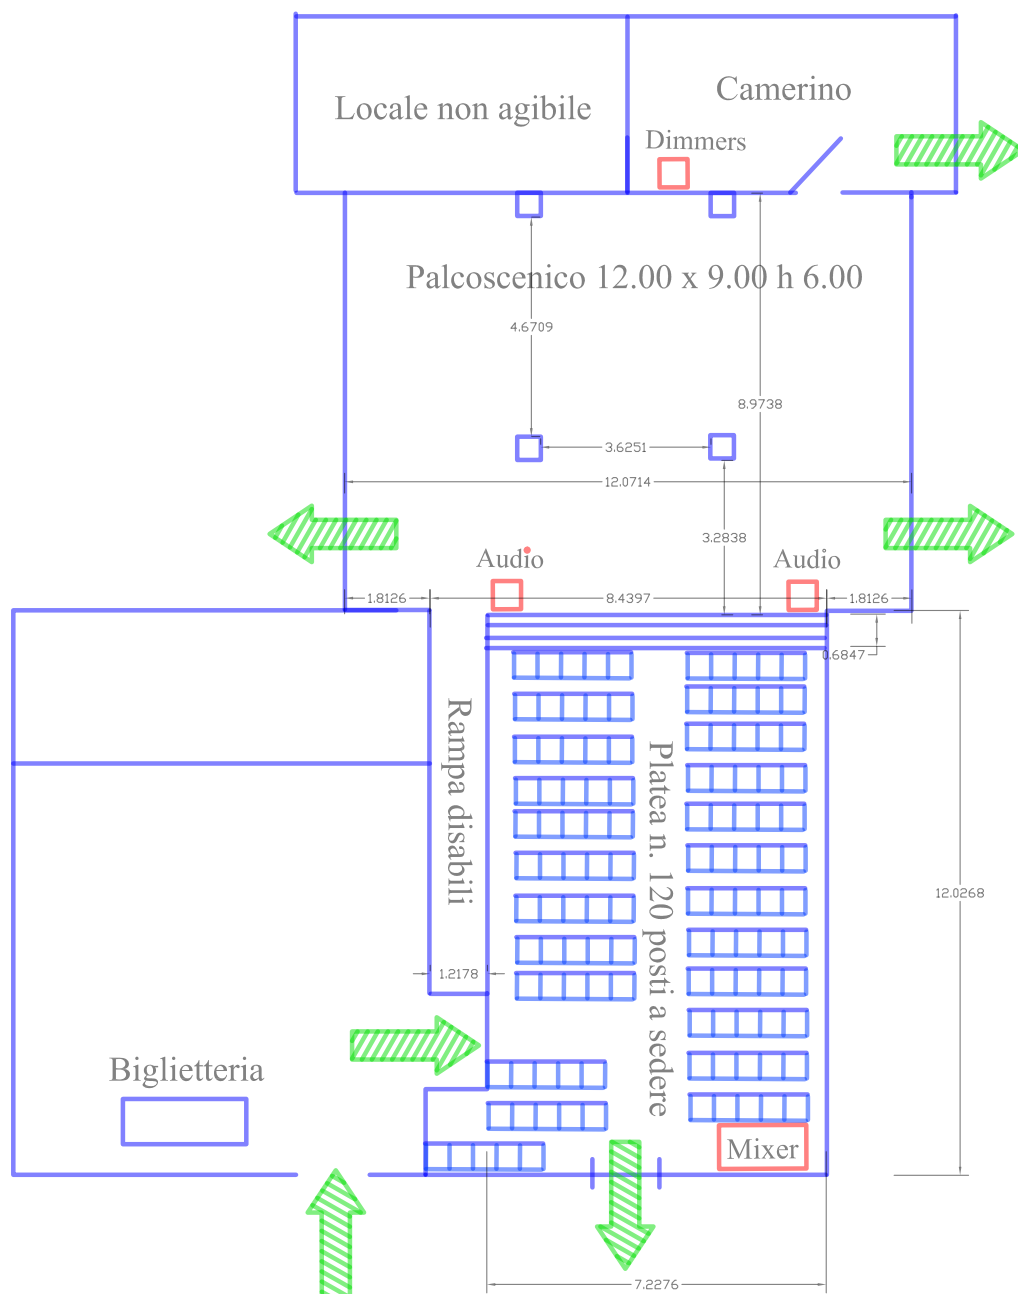

Ingresso pubblico

Info:
Available
from Monday to Friday,
from 3 pm to 6 pm

T +39 349 1168688

artistica@mittelfest.org

-
Stretta San Martino, 4
Cividale del Friuli (Ud)
pec mittelfest@pec-mail.it